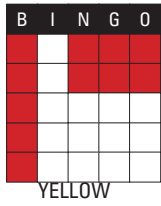

GAME 1

TRIPLE BINGO
W/WILD NUMBER

Regular Game
\$550

\$3 LETTER R (PINK 3-ON) *STARTS AT 20#'S AND \$2,000, PROGRESSING 1# AND \$50 DAILY UNTIL WON.* CONSOLATION **\$400**

GAME 2

CHECK MARK W/
OPPOSITE CORNERS

GAME 4

DOUBLE
HARD WAY

Regular Game
\$550

30 MINUTE INTERMISSION

GAME 5

BINGO & 6PACK

Regular Game
\$550

\$3 SPECIAL 4-6-8 (BLUE 3-ON) *STARTS AT 20 #'S AND \$2,000, PROGRESSING 1# AND \$50 DAILY UNTIL WON.* CONSOLATION **\$400**