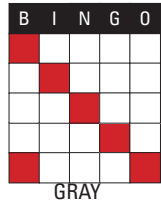

GAME 6

CRAZY PYRAMID

Regular Game
\$550

\$3 SPECIAL BONANZA *STARTS AT 50 #'S AND \$2,000, PROGRESSING 1# AND \$50 DAILY UNTIL WON.* CONSOLATION **\$400** MAX \$10,000

GAME 7

SINGLE BINGO
W/ 1 CORNER

Regular Game
\$550