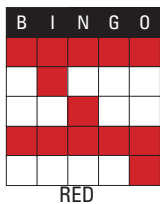

FRIDAY AND SATURDAY

Doors open 4:30pm Games start 6pm

WARM UP GAMES - \$5

1. HARDWAY BINGO (RED 4-ON).....\$100
2. SINGLE BINGO (ORANGE 4-ON).....\$100
3. 6 PACK ANYWHERE (GREY 4-ON).....\$100
4. DOUBLE BRACKETS (PURPLE 4-ON).....\$100
5. LETTER X PROGRESSIVE (EXTRA \$1) (WHITE 4-ON).....\$125

GAME 1

TRIPLE BINGO
W/WILD NUMBER

Regular Game
\$550

\$3 LETTER R (PINK 3-ON) *STARTS AT 20#'S AND \$2,000, PROGRESSING 1# AND \$50 DAILY UNTIL WON.* CONSOLATION **\$400**

GAME 2

CHECK MARK W/
OPPOSITE CORNERS