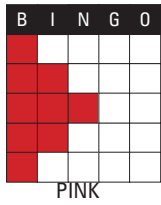

GAME 6

CRAZY PYRAMID

Regular Game
$550

$3 SPECIAL BONANZA *STARTS AT 50 #'S AND $2,000, PROGRESSING 1# AND $50 DAILY UNTIL WON.* CONSOLATION **$400** MAX $10,000