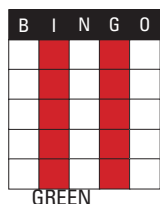

GAME 4

DOUBLE
HARD WAY

Regular Game
$550

30 MINUTE INTERMISSION