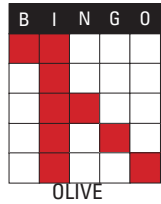

GAME 8

1 HARD WAY
1 EASY WAY

Regular Game
$550