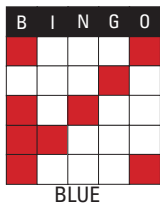

GAME 1

TRIPLE BINGO
W/WILD NUMBER

Regular Game
\$550

\$3 LETTER R (PINK 3-ON) *STARTS AT 20#'S AND \$2,000, PROGRESSING 1# AND \$50 DAILY UNTIL WON.* CONSOLATION **\$400**

GAME 2

CHECK MARK W/
OPPOSITE CORNERS

Regular Game
\$550

\$2 SPECIAL LUCKY U PICK-EM *STARTS AT 20#'S AND \$2,000, PROGRESSING 1# AND \$50 DAILY UNTIL WON.* CONSOLATION **\$400** MAX \$10,000

GAME 3

ANCHOR

Regular Game
\$550

\$3 SPECIAL DOUBLE ACTION COVERALL CONSOLATION **\$400**