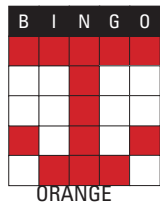

GAME 1

TRIPLE BINGO
W/WILD NUMBER

Regular Game
\$550

\$3 LETTER R (PINK 3-ON) *STARTS AT 20#'S AND \$2,000, PROGRESSING 1# AND \$50 DAILY UNTIL WON.* CONSOLATION **\$400**

GAME 2

CHECK MARK W/
OPPOSITE CORNERS

Regular Game
\$550

\$2 SPECIAL LUCKY U PICK-EM *STARTS AT 20#'S AND \$2,000, PROGRESSING 1# AND \$50 DAILY UNTIL WON.* CONSOLATION **\$400** MAX \$10,000

GAME 3

ANCHOR

Regular Game
\$550

\$3 SPECIAL DOUBLE ACTION COVERALL CONSOLATION **\$400**